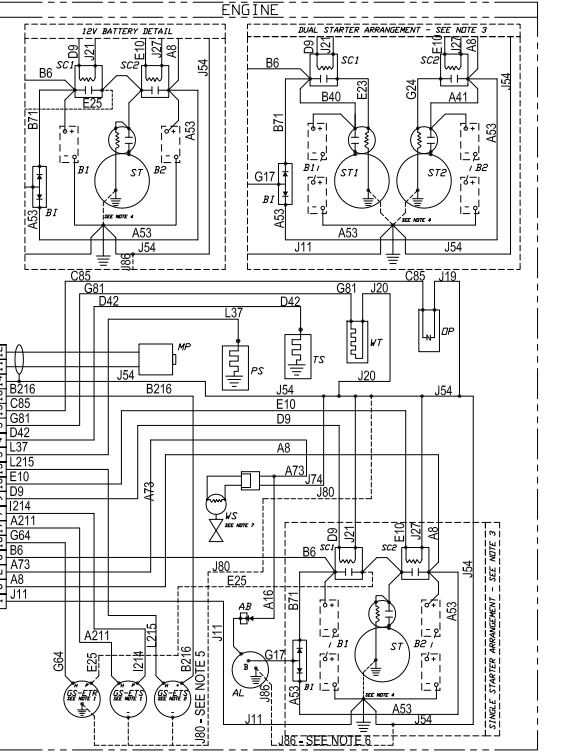

REV	DESCRIPTION	ECNH	DWN	APVD	DATE
A	ISSUED FROM REV 7	1668	KJK	<i>[Signature]</i>	06APR10
B	ADDED NOTES B & 9; ADDED WIRE NUMBERS TO 23, 24, 40, 41 IN 'DUAL STARTER ARRANGEMENT' DETAIL	2560	MJD	<i>[Signature]</i>	06FEB12
C	UPDATED UK WIRING DETAIL FOR TACH, 12V AND 24V	2623	DKP	<i>[Signature]</i>	20JUN12