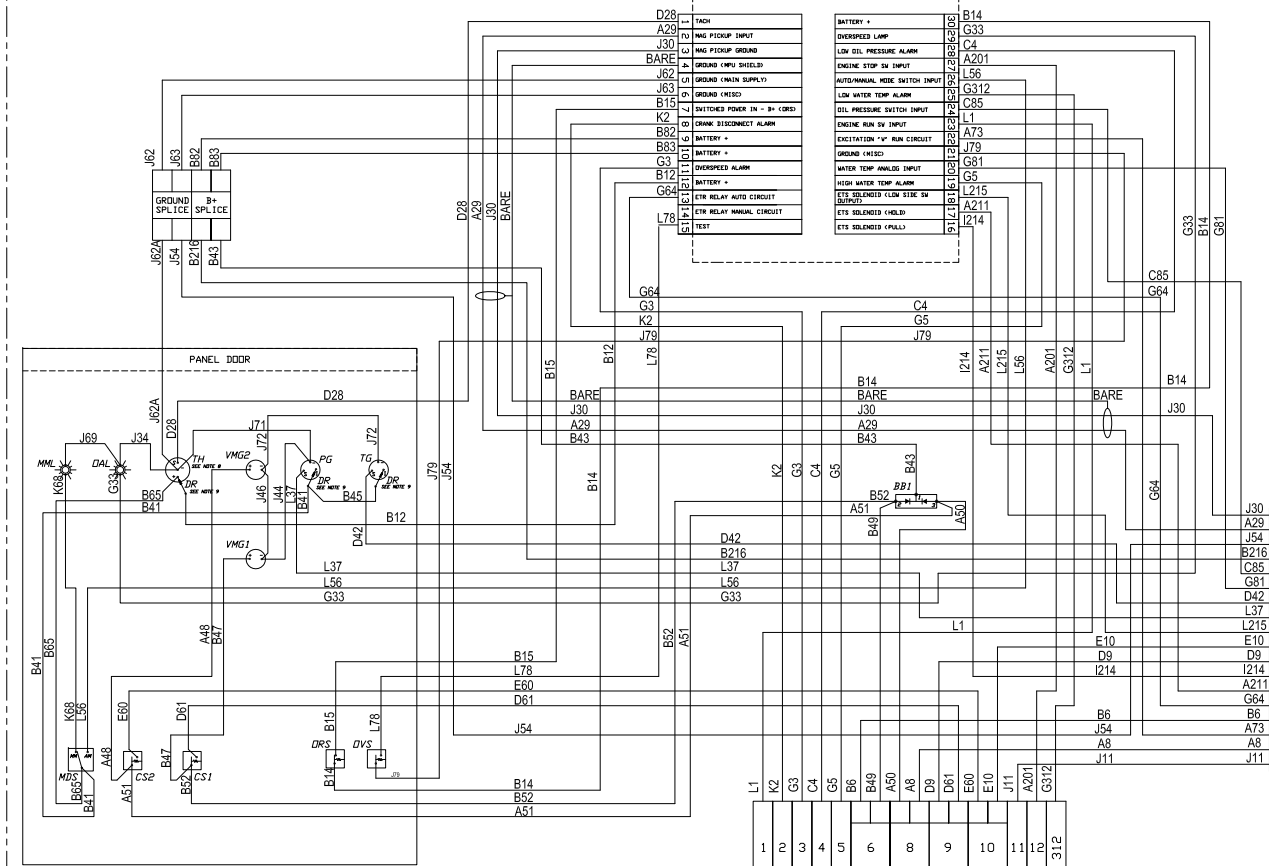

8

7

6

5

4

3

2

1

H

G

F

E

D

C

B

A

H

G

F

E

D

C

B

A

INSTRUMENT PANEL

MECAB