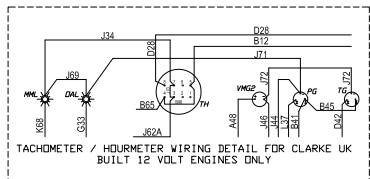

REV	DESCRIPTION	ECNH	DWN	APVD	DATE
A	ISSUED FROM REV 7	1668	KJK	<i>[Signature]</i>	06APR10
B	ADDED NOTES B & 9; ADDED WIRE NUMBERS TO 23, 24, 40, 41 IN 'DUAL STARTER ARRANGEMENT' DETAIL	2560	MJD	<i>[Signature]</i>	06FEB12
C	UPDATED UK WIRING DETAIL FOR TACH, 12V AND 24V	2623	DKP	<i>[Signature]</i>	20JUN12