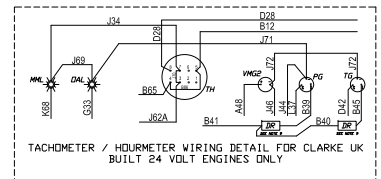

REV	DESCRIPTION	ECNH	DWN	APVD	DATE
A	ISSUED FROM REV 7	1668	KJK	<i>[Signature]</i>	06APR10
B	ADDED NOTES B & 9; ADDED WIRE NUMBERS TO 23, 24, 40, 41 IN 'DUAL STARTER ARRANGEMENT' DETAIL	2560	MJD	<i>[Signature]</i>	06FEB12
C	UPDATED UK WIRING DETAIL FOR TACH, 12V AND 24V	2623	DKP	<i>[Signature]</i>	20JUN12